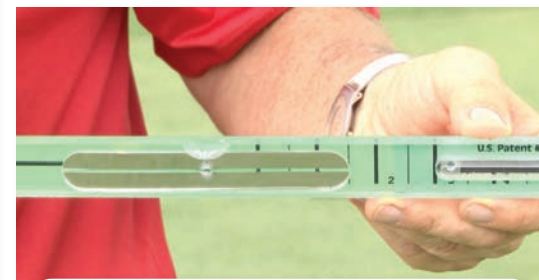

**Endorsed by
United States Golf Schools
Director and Instructors**

**Get on the Stick!
The Putting Stick®**

The Putting Stick® Comes in Two Versions

Original Putting Stick®

Best for high handicap golfers.

- Instantly see your Eye Alignment
- Gives Precise Visual Feedback about your Stroke Accuracy
- Detect and Correct your Stroke Path and Face Angle Errors

- Monitor and show you when your back-swing is too long.
- Show your stroke accuracy at impact to 1° of perfect squareness.

The Eye Alignment Mirror has been specially designed to be used with the Putting Stick®; it has a slotted base plate, which slips on to the end of the Putting Stick®, allowing you to monitor your eye alignment throughout your practice sessions.

Putting Stick® Pro

Best for low handicap golfers and pros. May easily be used on the putting green.

Eye Alignment Mirror is Built-in to Putting Stick®

Leveler adjusts up and down as well as side to side

- Built in eye alignment mirror
- Beveled end of stick for consistent roll
- Leveler lets you adjust up and down and side to side
- More portable: Fits easily in a golf bag