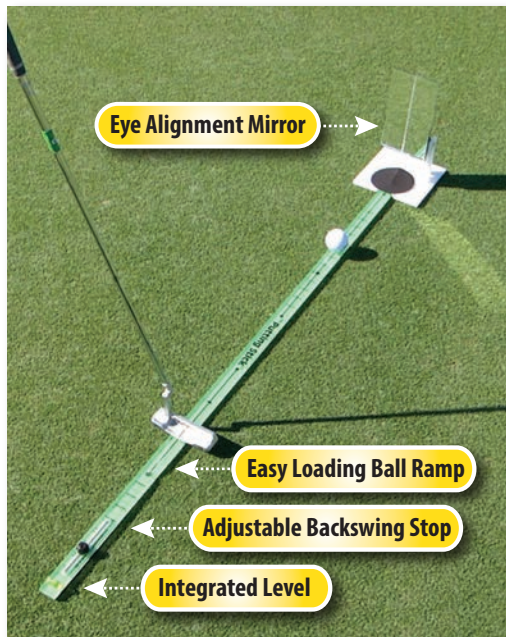

**Endorsed by
United States Golf Schools
Director and Instructors**

**Get on the Stick!
The Putting Stick®**

The Putting Stick® Comes in Two Versions

Original Putting Stick®

Best for high handicap golfers.

- Instantly see your Eye Alignment
- Gives Precise Visual Feedback about your Stroke Accuracy
- Detect and Correct your Stroke Path and Face Angle Errors

- Monitor and show you when your back-swing is too long.
- Show your stroke accuracy at impact to 1° of perfect squareness.

The Eye Alignment Mirror has been specially designed to be used with the Putting Stick®; it has a slotted base plate, which slips on to the end of the Putting Stick®, allowing you to monitor your eye alignment throughout your practice sessions.